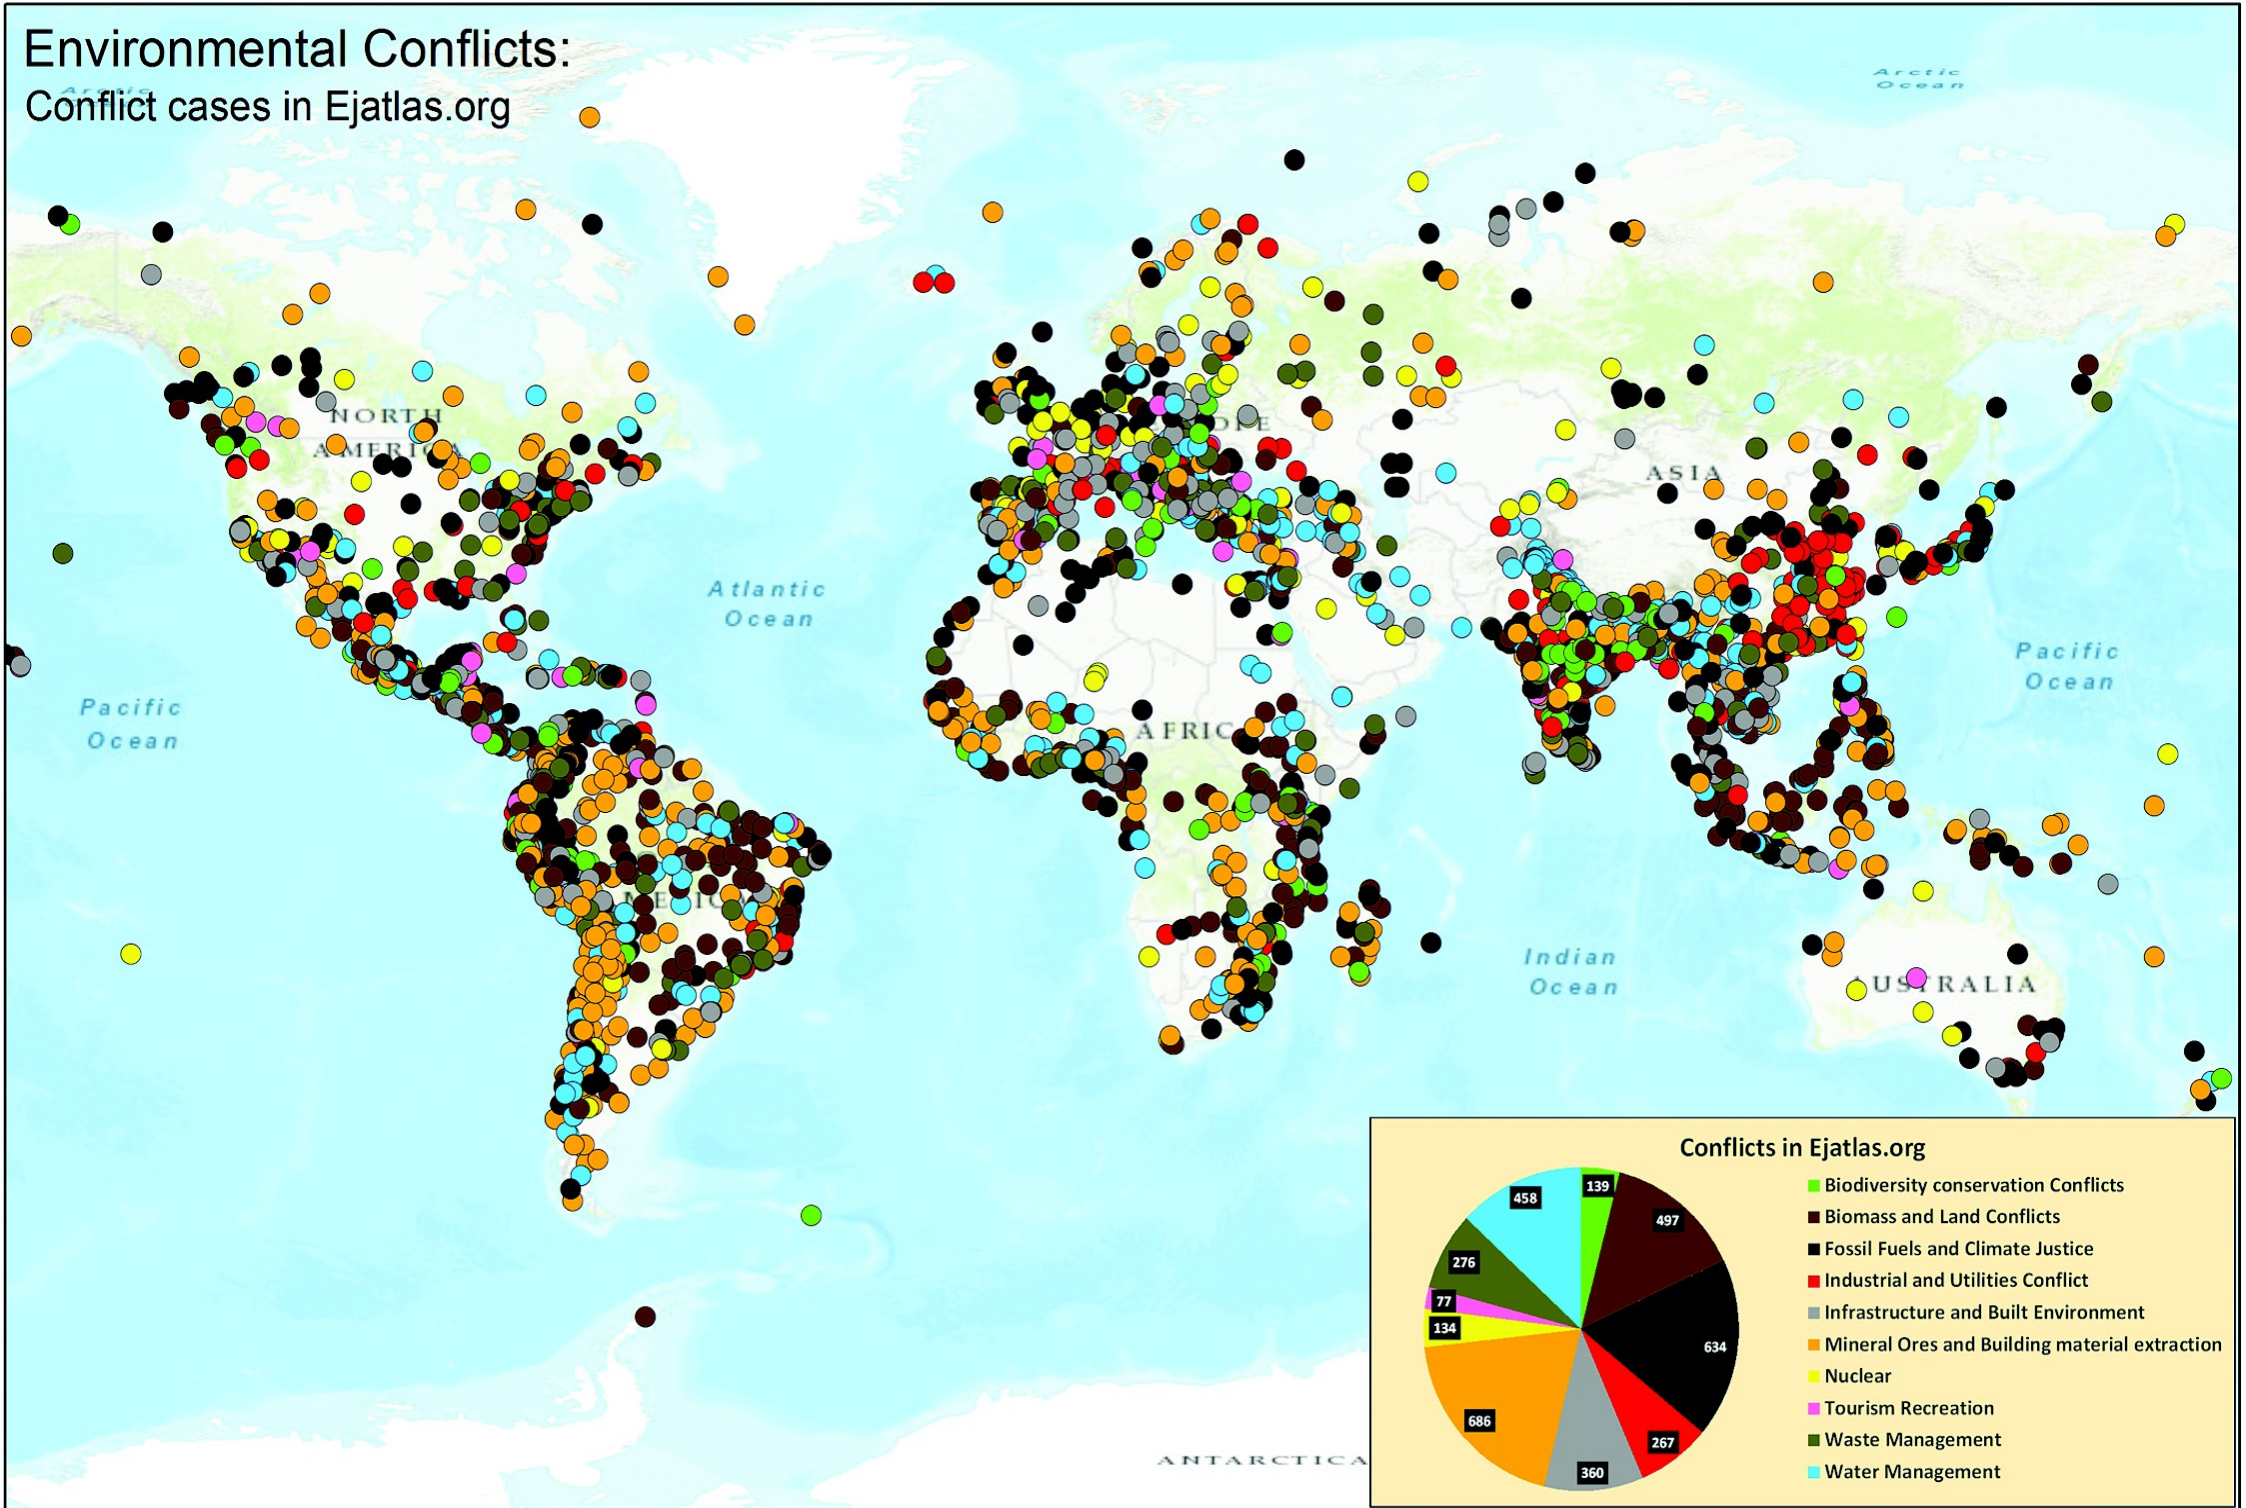

Environmental Conflicts: Conflict cases in Ejatlas.org

Sources: Esri, HERE, Garmin, Intermap, increment P Corp., GEBCO, USGS, FAO, NPS, NRCAN, GeoBase, IGN, Kadaster NL, Ordnance Survey, Esri Japan, METI, Esri China (Hong Kong), (c) OpenStreetMap contributors, and the GIS User Community