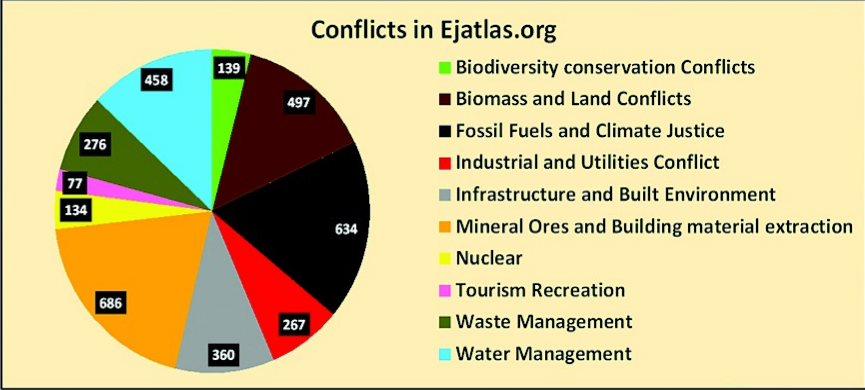

Environmental Conflicts: Conflict cases in Ejatlas.org

Sources: Esri, HERE, Garmin, Intermap, increment P Corp., GEBCO, USGS, FAO, NPS, NRCAN, GeoBase, IGN, Kadaster NL, Ordnance Survey, Esri Japan, METI, Esri China (Hong Kong), (c) OpenStreetMap contributors, and the GIS User Community